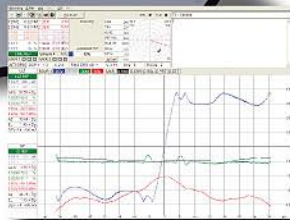

AT-950

Flight Inspection Systems

The AT-950 is the easiest to use and fastest performing FIS available.

It is designed and manufactured with the finest attention to every detail.

The Windows™ user interface software runs on a host computer specially built for use in aircraft.

Ergonomically designed with a large primary LCD, retractable keyboard/trackball, independent communication controls, a TSO certified GPS receiver with SBAS, and a Multifunction Display.

The AT-950 interfaces with on-board equipment including oscilloscopes, advanced spectrum analyzers, printers, signal generators for automatic calibration during flight, and RFI direction finding equipment.