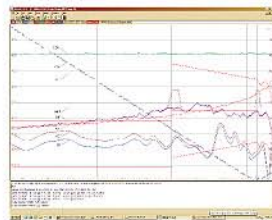

AT-950

Flight Inspection Systems

The AT-950 is the easiest to use and fastest performing FIS available.

It is designed and manufactured with the finest attention to every detail.

The Windows™ user interface software runs on a host computer specially built for use in aircraft.

Ergonomically designed with a large primary LCD, retractable keyboard/trackball, independent communication controls, a TSO certified GPS receiver with SBAS, and a Multifunction Display.

The AT-950 interfaces with on-board equipment including oscilloscopes, advanced spectrum analyzers, printers, signal generators for automatic calibration during flight, and RFI direction finding equipment.